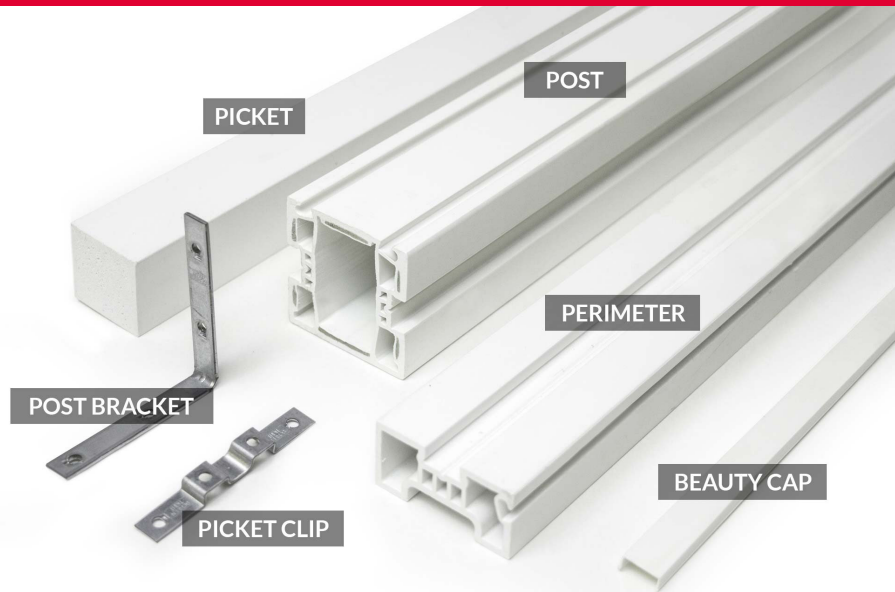

# PVC SCREEN WALL SYSTEM

## PRODUCT OVERVIEW

Comprised of vinyl reinforced with composite fiber additives, Screen Wall enables home pros and DIY home owners to create a beautiful and durable porch structure that will stand the test of time.

- ✓ **Create Posts, Rails & Other Elements**  
Modular PVC components for a nice, clean look with or without an existing porch structure.
- ✓ **Easy Installation**  
This unique reinforced PVC vinyl framing system allows you to screen from the interior or exterior of your porch using flat spline, in less time.
- ✓ **Tested for Weight & Weather Resistance**  
The PVC components surpass traditional aluminum porch systems in extreme wind and weather.
- ✓ **Unlimited Screening Configurations**  
Screen Wall can either attach to existing porch structure or be used to create porch structure elements.
- ✓ **Hidden Fasteners for a Clean Look**  
Screen Wall creates a seamless appearance with its 100% hidden fasteners.