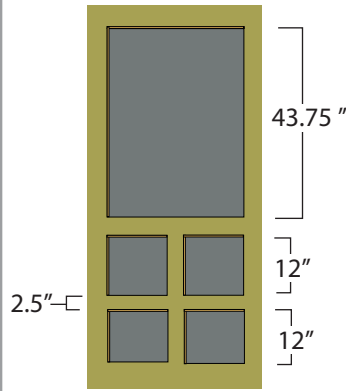

Timberline

30" - 2.79"
32" - 2.54"
36" - 2.8"

Stile: 3.5"
Top Rail: 3.25"
Middle Rails: 3.75"
Bottom Rail: 6.5"

Victorian

30" - 10.87"
32" - 11.87"
36" - 13.87"

Stile: 3.5"
Top Rail: 3.5"
Middle Rails: 3.5"
Bottom Rail: 7"

Western

30" - 23"
32" - 25"
36" - 29"

Stile: 3.5"
Middle: 4"
Bottom: 8.5"

Woodcraft

30" - 23"
32" - 25"
36" - 29"

Stile: 3.5"
Middle: 3.5"
Bottom: 6.5"

Regal Storm Door

36" - 12.37"

Stile: 3.75"
Top Rail: 3.75"
Middle Rail A: 3.75"
Middle Rail B: 3.75"
Middle Rail C: 5.75"
Bottom Rail: 9"

Pressure Treated Timberline

30" - 2.79"
32" - 2.54"
36" - 2.8"

Stile: 3.5"
Top Rail: 3.25"
Middle Rails: 3.75"
Bottom Rail: 6.5"
Mutton: 1.25"

Pressure Treated Summit

30" - 10.25"
32" - 11.25"
36" - 13.25"

Stile: 3.5"
Top Rail: 2.75"
Middle Rails: 3.5"
Bottom Rail: 3.5"