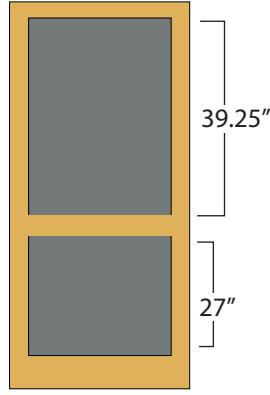

Summit

30" - 10.25"
32" - 11.25"
36" - 13.25"

Stile: 3.5"
Top Rail: 2.75"
Middle Rails: 3.5"
Bottom Rail: 6.5

Fredrick

30" - 11"
32" - 12"
36" - 14"

Stile: 2.75"
Top Rail: 2.5"
Middle Rails: 2.5"
Bottom Rail: 3.5"

Timberline

30" - 2.79"
32" - 2.54"
36" - 2.8"

Stile: 3.5"
Top Rail: 3.25"
Middle Rails: 3.75"
Bottom Rail: 6.5"

Victorian

30" - 10.87"
32" - 11.87"
36" - 13.87"

Stile: 3.5"
Top Rail: 3.5"
Middle Rails: 3.5"
Bottom Rail: 7"

Western

30" - 23"
32" - 25"
36" - 29"

Stile: 3.5"
Middle: 4"
Bottom: 8.5"

Woodcraft

30" - 23"
32" - 25"
36" - 29"

Stile: 3.5"
Middle: 3.5"
Bottom: 6.5"

Regal Storm Door

36" - 12.37"

Stile: 3.75"
Top Rail: 3.75"
Middle Rail A: 3.75"
Middle Rail B: 3.75"
Middle Rail C: 5.75"
Bottom Rail: 9"

Pressure Treated Timberline

30" - 2.79"
32" - 2.54"
36" - 2.8"

Stile: 3.5"
Top Rail: 3.25"
Middle Rails: 3.75"
Bottom Rail: 6.5"
Mutton: 1.25"