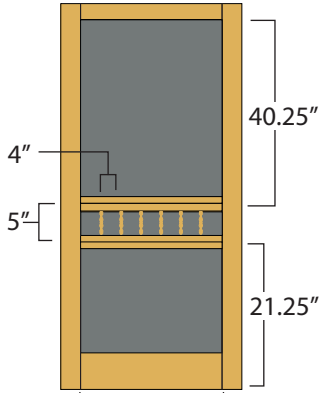

Arbor

30" - 23"
32" - 25"
36" - 29"

Stile: 3.5"
Top Rail: 3.5"
Middle Rails: 2.25"
Bottom Rail: 6.5"

Atlantic

30"
32"
36"

Stile: 2.25"
Top Rail: 2.25"
Middle Rails: 2.25"
Bottom Rail: 3.75"
Panel: 8"

Liberty

30" - 23"
32" - 25"
36" - 29"

Stile: 3.5"
Rails: 3.5"
Bottom Rail: 5"
**Metal Pet Guard on bottom panel*

Chippendale

30" - 23"
32" - 25"
36" - 29"

Stile: 3.5"
Rails: 3.5"
Bottom Rail: 7"

Classic

30" - 25.5"
32" - 27.5"
36" - 31.5"

Stile: 2.25"
Rails: 2.5"
Bottom Rail: 3.75"
Panel: 8"
**Spindles are 4" on center*

Colonial

30" - 24.5"
32" - 26.5"
36" - 30.5"

Stile: 2.75"
Top Rail: 2.75"
Middle Rails: 1.75"
Bottom Rail: 7.25"
Mutton: 1.25"