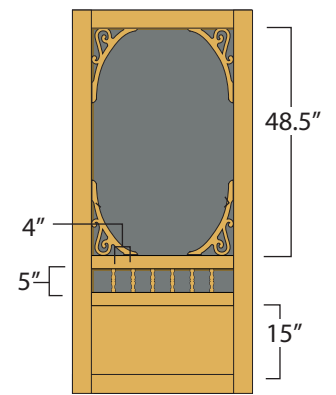

Stile: 2.25"
Rails: 2.5"
Bottom Rail: 3.75"
Panel: 8"
**Spindles are 4" on center*

Colonial

30" - 24.5"
32" - 26.5"
36" - 30.5"

Stile: 2.75"
Top Rail: 2.75"
Middle Rails: 1.75"
Bottom Rail: 7.25"
Mutton: 1.25"

Evergreen

Stile: 3.5"
Middle: 4"
Bottom: 8.5"

Glenwood

Stile: 3.5"
Top Rail: 3.5"
Middle Rails: 2.25"
Bottom Rail: 3.5"

Meadow

30" - 23"
32" - 25"
36" - 29"

Stile: 3.5"
Top Rail: 3.5"
Bottom Rail: 6.5"

Pioneer

3"

Stile: 3.5"
Middle: 4"
Bottom: 8.5"

Ponderosa

30" - 23"
32" - 25"
36" - 29"

Stile: 3.5"
Middle: 4"
Bottom: 8.5"

Spruce

3"

Stile: 3.5"
Middle: 4"
Bottom: 8.5"