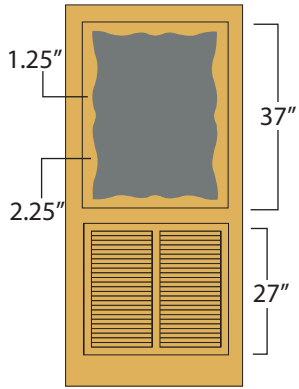

Summit

30" - 10.25"
32" - 11.25"
36" - 13.25"

Stile: 3.5"
Top Rail: 2.75"
Middle Rails: 3.5"
Bottom Rail: 6.5

Fredrick

30" - 11"
32" - 12"
36" - 14"

Stile: 2.75"
Top Rail: 2.5"
Middle Rails: 2.5"
Bottom Rail: 3.5"

Timberline

30" - 2.79"
32" - 2.54"
36" - 2.8"

Stile: 3.5"
Top Rail: 3.25"
Middle Rails: 3.75"
Bottom Rail: 6.5"

Victorian

30" - 10.87"
32" - 11.87"
36" - 13.87"

Stile: 3.5"
Top Rail: 3.5"
Middle Rails: 3.5"
Bottom Rail: 7"

Western

30" - 23"
32" - 25"
36" - 29"

Stile: 3.5"
Middle: 4"
Bottom: 8.5"

Woodcraft

30" - 23"
32" - 25"
36" - 29"

Stile: 3.5"
Middle: 3.5"
Bottom: 6.5"

Regal Storm Door

36" - 12.37"

Stile: 3.75"
Top Rail: 3.75"
Middle Rail A: 3.75"
Middle Rail B: 3.75"
Middle Rail C: 5.75"
Bottom Rail: 9"

Pressure Treated Timberline

30" - 2.79"
32" - 2.54"
36" - 2.8"

Stile: 3.5"
Top Rail: 3.25"
Middle Rails: 3.75"
Bottom Rail: 6.5"
Mutton: 1.25"