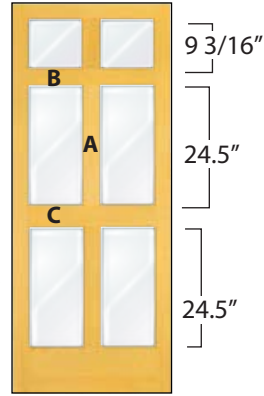

Summit

30" - 10.25"
32" - 11.25"
36" - 13.25"

Stile: 3.5"
Top Rail: 2.75"
Middle Rails: 3.5"
Bottom Rail: 6.5

Fredrick

30" - 11"
32" - 12"
36" - 14"

Stile: 2.75"
Top Rail: 2.5"
Middle Rails: 2.5"
Bottom Rail: 3.5"

Timberline

30" - 2.79"
32" - 2.54"
36" - 2.8"

Stile: 3.5"
Top Rail: 3.25"
Middle Rails: 3.75"
Bottom Rail: 6.5"

Victorian

30" - 10.87"
32" - 11.87"
36" - 13.87"

Stile: 3.5"
Top Rail: 3.5"
Middle Rails: 3.5"
Bottom Rail: 7"

Western

30" - 23"
32" - 25"
36" - 29"

Stile: 3.5"
Middle: 4"
Bottom: 8.5"

Woodcraft

30" - 23"
32" - 25"
36" - 29"

Stile: 3.5"
Middle: 3.5"
Bottom: 6.5"

Regal Storm Door

36" - 12.37"

Stile: 3.75"
Top Rail: 3.75"
Middle Rail A: 3.75"
Middle Rail B: 3.75"
Middle Rail C: 5.75"
Bottom Rail: 9"

Pressure Treated Timberline

30" - 2.79"
32" - 2.54"
36" - 2.8"

Stile: 3.5"
Top Rail: 3.25"
Middle Rails: 3.75"
Bottom Rail: 6.5"
Mutton: 1.25"