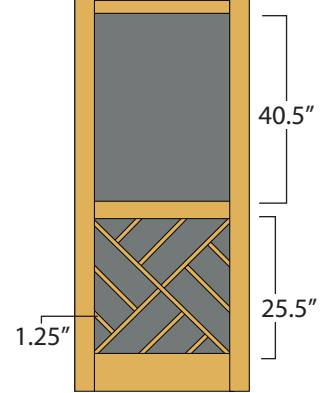

Arbor

30" - 23"
32" - 25"
36" - 29"

Stile: 3.5"
Top Rail: 3.5"
Middle Rails: 2.25"
Bottom Rail: 6.5"

Atlantic

30"
32"
36"

Stile: 2.25"
Top Rail: 2.25"
Middle Rails: 2.25"
Bottom Rail: 3.75"
Panel: 8"

Liberty

30" - 23"
32" - 25"
36" - 29"

Stile: 3.5"
Rails: 3.5"
Bottom Rail: 5"
**Metal Pet Guard on bottom panel*

Chippendale

30" - 23"
32" - 25"
36" - 29"

Stile: 3.5"
Rails: 3.5"
Bottom Rail: 7"

Classic

30" - 25.5"
32" - 27.5"
36" - 31.5"

Stile: 2.25"
Rails: 2.5"
Bottom Rail: 3.75"
Panel: 8"
**Spindles are 4" on center*

Colonial

30" - 24.5"
32" - 26.5"
36" - 30.5"

Stile: 2.75"
Top Rail: 2.75"
Middle Rails: 1.75"
Bottom Rail: 7.25"
Mutton: 1.25"

Evergreen

Stile: 3.5"
Middle: 4"
Bottom: 8.5"

Glenwood

Stile: 3.5"
Top Rail: 3.5"
Middle Rails: 2.25"
Bottom Rail: 3.5"

Meadow

30" - 23"
32" - 25"
36" - 29"

Stile: 3.5"
Top Rail: 3.5"
Bottom Rail: 6.5"

Pioneer