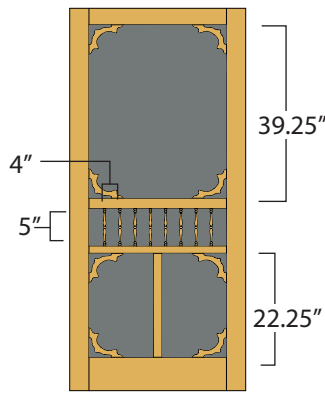

Arbor

30" - 23"
32" - 25"
36" - 29"

Stile: 3.5"
Top Rail: 3.5"
Middle Rails: 2.25"
Bottom Rail: 6.5"

Atlantic

30"
32"
36"

Stile: 2.25"
Top Rail: 2.25"
Middle Rails: 2.25"
Bottom Rail: 3.75"
Panel: 8"

Liberty

30" - 23"
32" - 25"
36" - 29"

Stile: 3.5"
Rails: 3.5"
Bottom Rail: 5"
**Metal Pet Guard on bottom panel*

Chippendale

30" - 23"
32" - 25"
36" - 29"

Stile: 3.5"
Rails: 3.5"
Bottom Rail: 7"

Classic

30" - 25.5"
32" - 27.5"
36" - 31.5"

Stile: 2.25"
Rails: 2.5"
Bottom Rail: 3.75"
Panel: 8"
**Spindles are 4" on center*

Colonial

30" - 24.5"
32" - 26.5"
36" - 30.5"

Stile: 2.75"
Top Rail: 2.75"
Middle Rails: 1.75"
Bottom Rail: 7.25"
Mutton: 1.25"

Evergreen

Stile: 3.5"
Middle: 4"
Bottom: 8.5"

Glenwood

Stile: 3.5"
Top Rail: 3.5"
Middle Rails: 2.25"
Bottom Rail: 3.5"

Meadow

30" - 23"
32" - 25"
36" - 29"

Stile: 3.5"
Top Rail: 3.5"
Bottom Rail: 6.5"

Pioneer