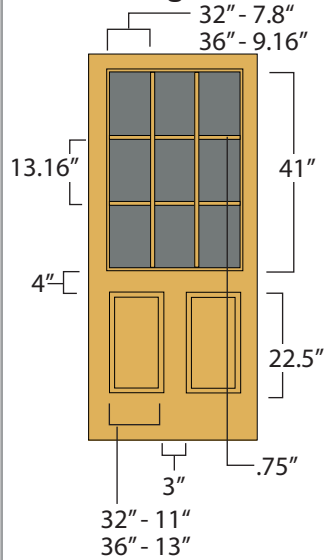

Arbor

30" - 23"
32" - 25"
36" - 29"

Stile: 3.5"
Top Rail: 3.5"
Middle Rails: 2.25"
Bottom Rail: 6.5"

Atlantic

30"
32"
36"

Stile: 2.25"
Top Rail: 2.25"
Middle Rails: 2.25"
Bottom Rail: 3.75"
Panel: 8"

Liberty

Stile: 2.25"
Rails: 2.5"
Bottom Rail: 3.75"
Panel: 8"
**Spindles are 4" on center*

Colonial

30" - 24.5"
32" - 26.5"
36" - 30.5"

Stile: 2.75"
Top Rail: 2.75"
Middle Rails: 1.75"
Bottom Rail: 7.25"
Mutton: 1.25"

Evergreen

Stile: 3.5"
Middle: 4"
Bottom: 8.5"

Glenwood

Stile: 3.5"
Top Rail: 3.5"
Middle Rails: 2.25"
Bottom Rail: 3.5"

Meadow

30" - 23"
32" - 25"
36" - 29"

Stile: 3.5"
Top Rail: 3.5"
Bottom Rail: 6.5"

Pioneer

3"

Stile: 3.5"
Middle: 4"
Bottom: 8.5"

Ponderosa

30" - 23"
32" - 25"
36" - 29"

Stile: 3.5"
Middle: 4"
Bottom: 8.5"

Spruce

3"

Stile: 3.5"
Middle: 4"
Bottom: 8.5"