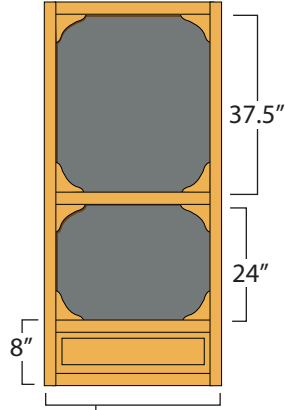

Arbor

30" - 23"
32" - 25"
36" - 29"

Stile: 3.5"
Top Rail: 3.5"
Middle Rails: 2.25"
Bottom Rail: 6.5"

Atlantic

30"
32"
36"

Stile: 2.25"
Top Rail: 2.25"
Middle Rails: 2.25"
Bottom Rail: 3.75"
Panel: 8"

Liberty

30" - 23"
32" - 25"
36" - 29"

Stile: 3.5"
Rails: 3.5"
Bottom Rail: 5"
**Metal Pet Guard on bottom panel*

Chippendale

30" - 23"
32" - 25"
36" - 29"

Stile: 3.5"
Rails: 3.5"
Bottom Rail: 7"

Classic

30" - 25.5"
32" - 27.5"
36" - 31.5"

Stile: 2.25"
Rails: 2.5"
Bottom Rail: 3.75"
Panel: 8"
**Spindles are 4" on center*

Colonial

30" - 24.5"
32" - 26.5"
36" - 30.5"

Stile: 2.75"
Top Rail: 2.75"
Middle Rails: 1.75"
Bottom Rail: 7.25"
Mutton: 1.25"