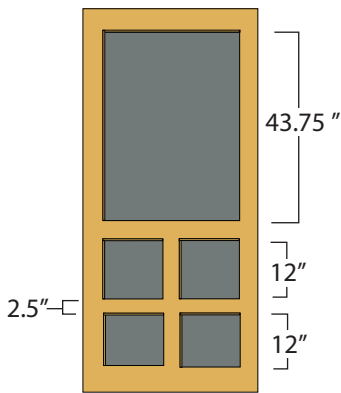

Evergreen

Stile: 3.5"
Middle: 4"
Bottom: 8.5"

Glenwood

Stile: 3.5"
Top Rail: 3.5"
Middle Rails: 2.25"
Bottom Rail: 3.5"

Meadow

30" - 23"
32" - 25"
36" - 29"

Stile: 3.5"
Top Rail: 3.5"
Bottom Rail: 6.5"

Pioneer

3"

Stile: 3.5"
Middle: 4"
Bottom: 8.5"

Ponderosa

30" - 23"
32" - 25"
36" - 29"

Stile: 3.5"
Middle: 4"
Bottom: 8.5"

Spruce

3"

Stile: 3.5"
Middle: 4"
Bottom: 8.5"

Summit

30" - 10.25"
32" - 11.25"
36" - 13.25"

Stile: 3.5"
Top Rail: 2.75"
Middle Rails: 3.5"
Bottom Rail: 6.5

Fredrick

30" - 11"
32" - 12"
36" - 14"

Stile: 2.75"
Top Rail: 2.5"
Middle Rails: 2.5"
Bottom Rail: 3.5"

Timberline

30" - 2.79"
32" - 2.54"
36" - 2.8"

Stile: 3.5"
Top Rail: 3.25"
Middle Rails: 3.75"
Bottom Rail: 6.5"

Victorian

30" - 10.87"
32" - 11.87"
36" - 13.87"

Stile: 3.5"
Top Rail: 3.5"
Middle Rails: 3.5"
Bottom Rail: 7"