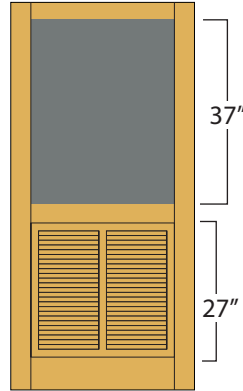

Stile: 2.25"
Rails: 2.5"
Bottom Rail: 3.75"
Panel: 8"
**Spindles are 4" on center*

Colonial

30" - 24.5"
32" - 26.5"
36" - 30.5"

Stile: 2.75"
Top Rail: 2.75"
Middle Rails: 1.75"
Bottom Rail: 7.25"
Mutton: 1.25"

Evergreen

Stile: 3.5"
Middle: 4"
Bottom: 8.5"

Glenwood

Stile: 3.5"
Top Rail: 3.5"
Middle Rails: 2.25"
Bottom Rail: 3.5"

Meadow

30" - 23"
32" - 25"
36" - 29"

Stile: 3.5"
Top Rail: 3.5"
Bottom Rail: 6.5"

Pioneer

3"

Stile: 3.5"
Middle: 4"
Bottom: 8.5"

Ponderosa

30" - 23"
32" - 25"
36" - 29"

Stile: 3.5"
Middle: 4"
Bottom: 8.5"

Spruce

3"

Stile: 3.5"
Middle: 4"
Bottom: 8.5"