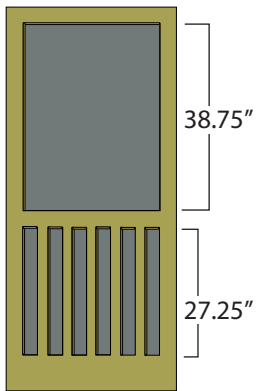

Timberline

30" - 2.79"
32" - 2.54"
36" - 2.8"

Stile: 3.5"
Top Rail: 3.25"
Middle Rails: 3.75"
Bottom Rail: 6.5"

Victorian

30" - 10.87"
32" - 11.87"
36" - 13.87"

Stile: 3.5"
Top Rail: 3.5"
Middle Rails: 3.5"
Bottom Rail: 7"

Western

30" - 23"
32" - 25"
36" - 29"

Stile: 3.5"
Middle: 4"
Bottom: 8.5"

Woodcraft

30" - 23"
32" - 25"
36" - 29"

Stile: 3.5"
Middle: 3.5"
Bottom: 6.5"

Regal Storm Door

36" - 12.37"

Stile: 3.75"
Top Rail: 3.75"
Middle Rail A: 3.75"
Middle Rail B: 3.75"
Middle Rail C: 5.75"
Bottom Rail: 9"

Pressure Treated Timberline

30" - 2.79"
32" - 2.54"
36" - 2.8"

Stile: 3.5"
Top Rail: 3.25"
Middle Rails: 3.75"
Bottom Rail: 6.5"
Mutton: 1.25"

Pressure Treated Summit

30" - 10.25"
32" - 11.25"
36" - 13.25"

Stile: 3.5"
Top Rail: 2.75"
Middle Rails: 3.5"
Bottom Rail: 3.5"