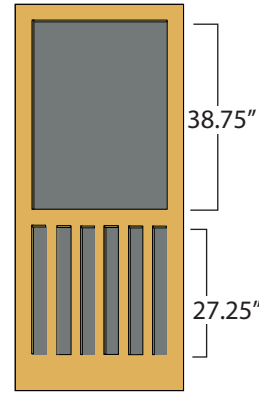

3"

Stile: 3.5"
Middle: 4"
Bottom: 8.5"

Ponderosa

30" - 23"
32" - 25"
36" - 29"

Stile: 3.5"
Middle: 4"
Bottom: 8.5"

Spruce

3"

Stile: 3.5"
Middle: 4"
Bottom: 8.5"

Summit

30" - 10.25"
32" - 11.25"
36" - 13.25"

Stile: 3.5"
Top Rail: 2.75"
Middle Rails: 3.5"
Bottom Rail: 6.5

Fredrick

30" - 11"
32" - 12"
36" - 14"

Stile: 2.75"
Top Rail: 2.5"
Middle Rails: 2.5"
Bottom Rail: 3.5"

Timberline

30" - 2.79"
32" - 2.54"
36" - 2.8"

Stile: 3.5"
Top Rail: 3.25"
Middle Rails: 3.75"
Bottom Rail: 6.5"

Victorian

30" - 10.87"
32" - 11.87"
36" - 13.87"

Stile: 3.5"
Top Rail: 3.5"
Middle Rails: 3.5"
Bottom Rail: 7"