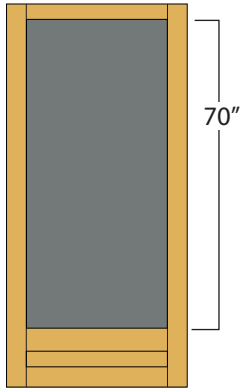

Stile: 2.25"
Rails: 2.5"
Bottom Rail: 3.75"
Panel: 8"
**Spindles are 4" on center*

Colonial

30" - 24.5"
32" - 26.5"
36" - 30.5"

Stile: 2.75"
Top Rail: 2.75"
Middle Rails: 1.75"
Bottom Rail: 7.25"
Mutton: 1.25"

Evergreen

Stile: 3.5"
Middle: 4"
Bottom: 8.5"

Glenwood

Stile: 3.5"
Top Rail: 3.5"
Middle Rails: 2.25"
Bottom Rail: 3.5"

Meadow

30" - 23"
32" - 25"
36" - 29"

Stile: 3.5"
Top Rail: 3.5"
Bottom Rail: 6.5"

Pioneer

3"

Stile: 3.5"
Middle: 4"
Bottom: 8.5"

Ponderosa

30" - 23"
32" - 25"
36" - 29"

Stile: 3.5"
Middle: 4"
Bottom: 8.5"

Spruce

3"

Stile: 3.5"
Middle: 4"
Bottom: 8.5"

Summit

30" - 10.25"
32" - 11.25"
36" - 13.25"

Stile: 3.5"
Top Rail: 2.75"
Middle Rails: 3.5"
Bottom Rail: 6.5

Fredrick

30" - 11"
32" - 12"
36" - 14"

Stile: 2.75"
Top Rail: 2.5"
Middle Rails: 2.5"
Bottom Rail: 3.5"