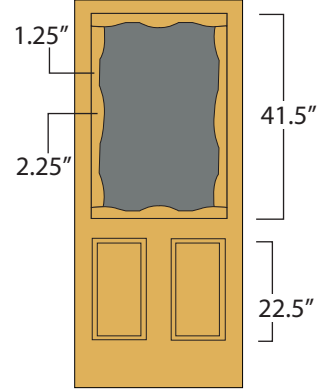

Evergreen

Stile: 3.5"
Middle: 4"
Bottom: 8.5"

Glenwood

Stile: 3.5"
Top Rail: 3.5"
Middle Rails: 2.25"
Bottom Rail: 3.5"

Meadow

30" - 23"
32" - 25"
36" - 29"

Stile: 3.5"
Top Rail: 3.5"
Bottom Rail: 6.5"

Pioneer

3"

Stile: 3.5"
Middle: 4"
Bottom: 8.5"

Ponderosa

30" - 23"
32" - 25"
36" - 29"

Stile: 3.5"
Middle: 4"
Bottom: 8.5"

Spruce

3"

Stile: 3.5"
Middle: 4"
Bottom: 8.5"

Summit

30" - 10.25"
32" - 11.25"
36" - 13.25"

Stile: 3.5"
Top Rail: 2.75"
Middle Rails: 3.5"
Bottom Rail: 6.5

Fredrick

30" - 11"
32" - 12"
36" - 14"

Stile: 2.75"
Top Rail: 2.5"
Middle Rails: 2.5"
Bottom Rail: 3.5"