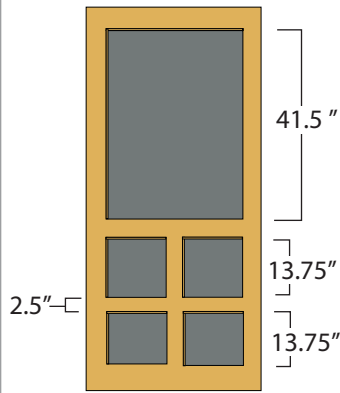

Evergreen

Stile: 3.5"
Middle: 4"
Bottom: 8.5"

Glenwood

Stile: 3.5"
Top Rail: 3.5"
Middle Rails: 2.25"
Bottom Rail: 3.5"

Meadow

30" - 23"
32" - 25"
36" - 29"

Stile: 3.5"
Top Rail: 3.5"
Bottom Rail: 6.5"

Pioneer

3"

Stile: 3.5"
Middle: 4"
Bottom: 8.5"

Ponderosa

30" - 23"
32" - 25"
36" - 29"

Stile: 3.5"
Middle: 4"
Bottom: 8.5"

Spruce

3"

Stile: 3.5"
Middle: 4"
Bottom: 8.5"

Summit

30" - 10.25"
32" - 11.25"
36" - 13.25"

Stile: 3.5"
Top Rail: 2.75"
Middle Rails: 3.5"
Bottom Rail: 6.5

Fredrick

30" - 11"
32" - 12"
36" - 14"

Stile: 2.75"
Top Rail: 2.5"
Middle Rails: 2.5"
Bottom Rail: 3.5"

Timberline

30" - 2.79"
32" - 2.54"
36" - 2.8"

Stile: 3.5"
Top Rail: 3.25"
Middle Rails: 3.75"
Bottom Rail: 6.5"

Victorian

30" - 10.87"
32" - 11.87"
36" - 13.87"

Stile: 3.5"
Top Rail: 3.5"
Middle Rails: 3.5"
Bottom Rail: 7"