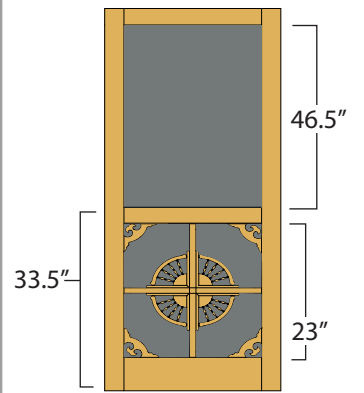

3"

Stile: 3.5"
Middle: 4"
Bottom: 8.5"

Ponderosa

30" - 23"
32" - 25"
36" - 29"

Stile: 3.5"
Middle: 4"
Bottom: 8.5"

Spruce

3"

Stile: 3.5"
Middle: 4"
Bottom: 8.5"

Summit

30" - 10.25"
32" - 11.25"
36" - 13.25"

Stile: 3.5"
Top Rail: 2.75"
Middle Rails: 3.5"
Bottom Rail: 6.5

Fredrick

30" - 11"
32" - 12"
36" - 14"

Stile: 2.75"
Top Rail: 2.5"
Middle Rails: 2.5"
Bottom Rail: 3.5"

Timberline

30" - 2.79"
32" - 2.54"
36" - 2.8"

Stile: 3.5"
Top Rail: 3.25"
Middle Rails: 3.75"
Bottom Rail: 6.5"

Victorian

30" - 10.87"
32" - 11.87"
36" - 13.87"

Stile: 3.5"
Top Rail: 3.5"
Middle Rails: 3.5"
Bottom Rail: 7"

Western

30" - 23"
32" - 25"
36" - 29"

Stile: 3.5"
Middle: 4"
Bottom: 8.5"

Woodcraft

30" - 23"
32" - 25"
36" - 29"

Stile: 3.5"
Middle: 3.5"
Bottom: 6.5"

Regal Storm Door

36" - 12.37"