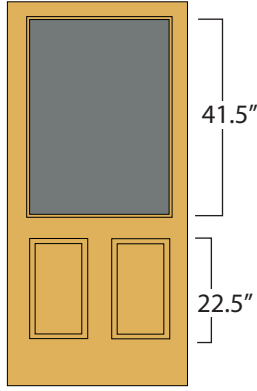

Stile: 2.25"
Rails: 2.5"
Bottom Rail: 3.75"
Panel: 8"
**Spindles are 4" on center*

Colonial

30" - 24.5"
32" - 26.5"
36" - 30.5"

Stile: 2.75"
Top Rail: 2.75"
Middle Rails: 1.75"
Bottom Rail: 7.25"
Mutton: 1.25"

Evergreen

Stile: 3.5"
Middle: 4"
Bottom: 8.5"

Glenwood

Stile: 3.5"
Top Rail: 3.5"
Middle Rails: 2.25"
Bottom Rail: 3.5"

Meadow

30" - 23"
32" - 25"
36" - 29"

Stile: 3.5"
Top Rail: 3.5"
Bottom Rail: 6.5"

Pioneer

3"

Stile: 3.5"
Middle: 4"
Bottom: 8.5"

Ponderosa

30" - 23"
32" - 25"
36" - 29"

Stile: 3.5"
Middle: 4"
Bottom: 8.5"

Spruce

3"

Stile: 3.5"
Middle: 4"
Bottom: 8.5"