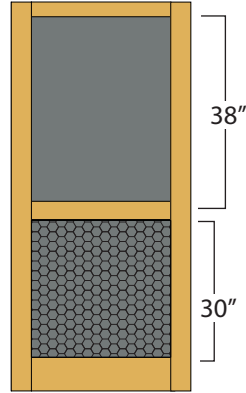

Arbor

30" - 23"
32" - 25"
36" - 29"

Stile: 3.5"
Top Rail: 3.5"
Middle Rails: 2.25"
Bottom Rail: 6.5"

Atlantic

30"
32"
36"

Stile: 2.25"
Top Rail: 2.25"
Middle Rails: 2.25"
Bottom Rail: 3.75"
Panel: 8"

Liberty

30" - 23"
32" - 25"
36" - 29"

Stile: 3.5"
Rails: 3.5"
Bottom Rail: 5"
**Metal Pet Guard on bottom panel*

Chippendale

30" - 23"
32" - 25"
36" - 29"

Stile: 3.5"
Rails: 3.5"
Bottom Rail: 7"

Classic

30" - 25.5"
32" - 27.5"
36" - 31.5"

Stile: 2.25"
Rails: 2.5"
Bottom Rail: 3.75"
Panel: 8"
**Spindles are 4" on center*

Colonial

30" - 24.5"
32" - 26.5"
36" - 30.5"

Stile: 2.75"
Top Rail: 2.75"
Middle Rails: 1.75"
Bottom Rail: 7.25"
Mutton: 1.25"