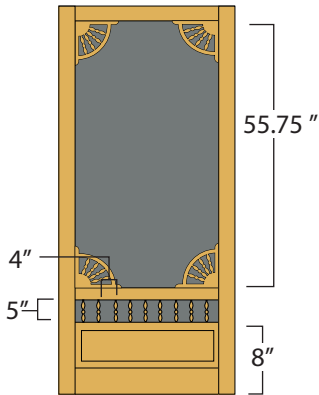

Arbor

30" - 23"
32" - 25"
36" - 29"

Stile: 3.5"
Top Rail: 3.5"
Middle Rails: 2.25"
Bottom Rail: 6.5"

Atlantic

30"
32"
36"

Stile: 2.25"
Top Rail: 2.25"
Middle Rails: 2.25"
Bottom Rail: 3.75"
Panel: 8"

Liberty

30" - 23"
32" - 25"
36" - 29"

Stile: 3.5"
Rails: 3.5"
Bottom Rail: 5"
**Metal Pet Guard on bottom panel*

Chippendale

30" - 23"
32" - 25"
36" - 29"

Stile: 3.5"
Rails: 3.5"
Bottom Rail: 7"

Classic

30" - 25.5"
32" - 27.5"
36" - 31.5"

Stile: 2.25"
Rails: 2.5"
Bottom Rail: 3.75"
Panel: 8"
**Spindles are 4" on center*

Colonial

30" - 24.5"
32" - 26.5"
36" - 30.5"

Stile: 2.75"
Top Rail: 2.75"
Middle Rails: 1.75"
Bottom Rail: 7.25"
Mutton: 1.25"

Evergreen

Stile: 3.5"
Middle: 4"
Bottom: 8.5"

Glenwood

Stile: 3.5"
Top Rail: 3.5"
Middle Rails: 2.25"
Bottom Rail: 3.5"

Meadow

30" - 23"
32" - 25"
36" - 29"

Stile: 3.5"
Top Rail: 3.5"
Bottom Rail: 6.5"

Pioneer