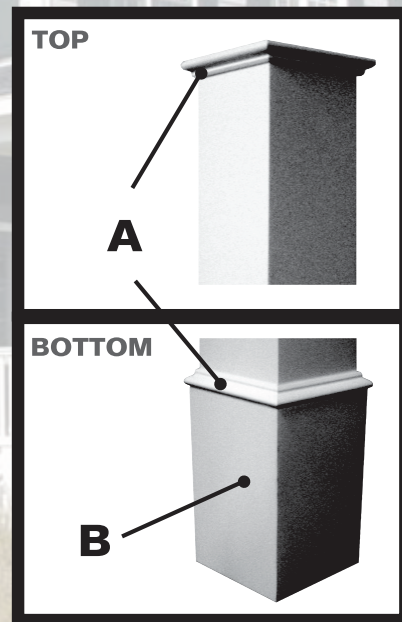

COLUMN WRAP TRIM KIT

COLONIAL Kit Includes

- 2 - Base/Cap Molding Trim (A)
- 1 - WNS Base/Cap (B)

*Each kit comes with corner connectors, mitered and notched for quick and easy assembly.

**Additional Trim Kits available to fit
Wrap-N-Snap™
Column Wrap in sizes:
4x4, 6x6**