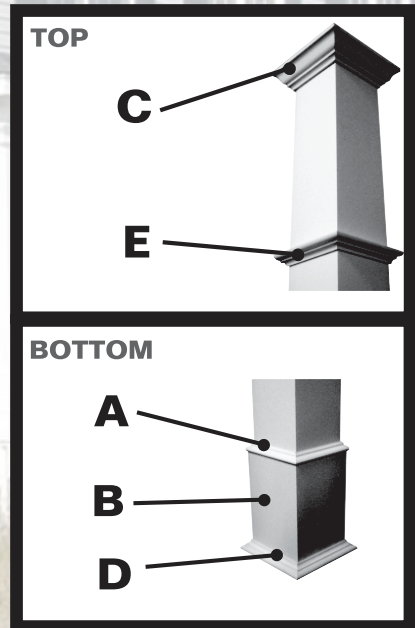

COLUMN WRAP TRIM KIT

ARCADIA Kit Includes:

- 1 - Base/Cap Molding Trim (A)
- 1 - WNS Base/Cap (B)
- 1 - Crown Molding Trim (C)
- 1 - Bead Molding Trim XL (D)
- 1 - Bead Molding Trim (E)

*Each kit comes with corner connectors, mitered and notched for quick and easy assembly.

Additional Trim Kits available to fit Wrap-N-Snap™ Column Wrap in sizes: 4x4, 6x6

*Wrap-N-Snap™ Column Wrap sold separately

ARCADIA

Call 800-768-7325 with any additional questions or concerns